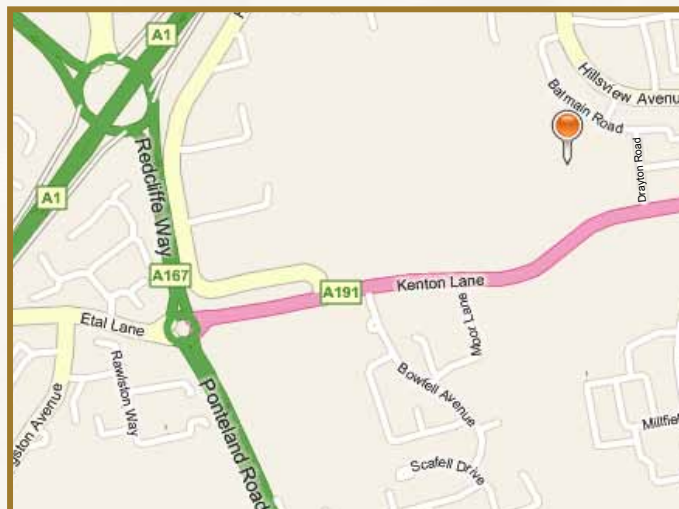

Kenton School is situated off the Western By-pass and is easily reached by car. It is also easily reached by bus from the city centre. The numbers 8, 15 and 16 all pass close to the school site.

Cost

£8.50 per adult. Under 16 free.